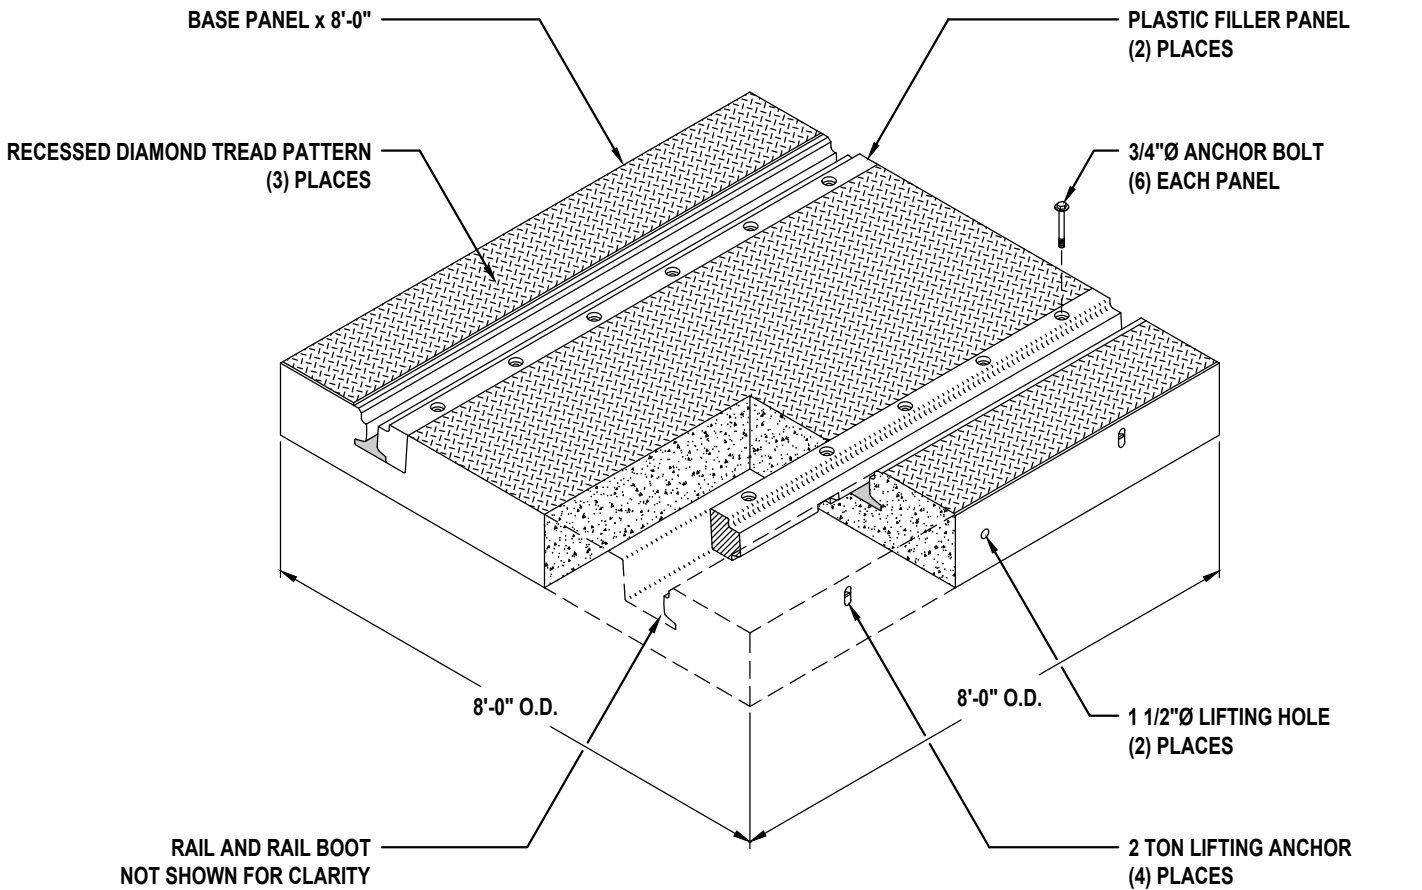

PREMIER® PLUS - 8'-0" MODULE

PANEL GEOMETRY:	A	B
112/115 POUND RAIL	6 13/16"	12 13/16"
132/136 POUND RAIL	7 5/16"	13 5/16"