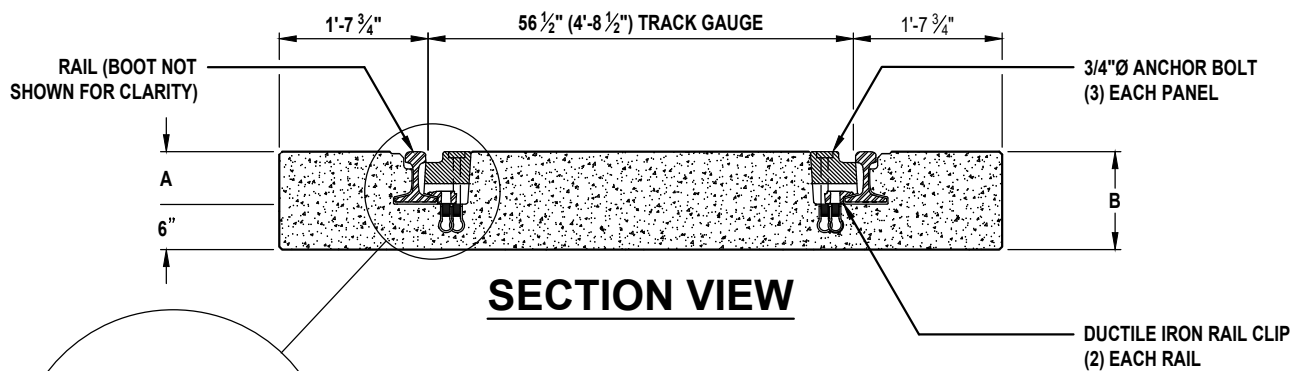

PREMIER® PLUS - 8'-0" MODULE

PANEL GEOMETRY:	A	B
112/115 POUND RAIL	6 13/16"	12 13/16"
132/136 POUND RAIL	7 5/16"	13 5/16"