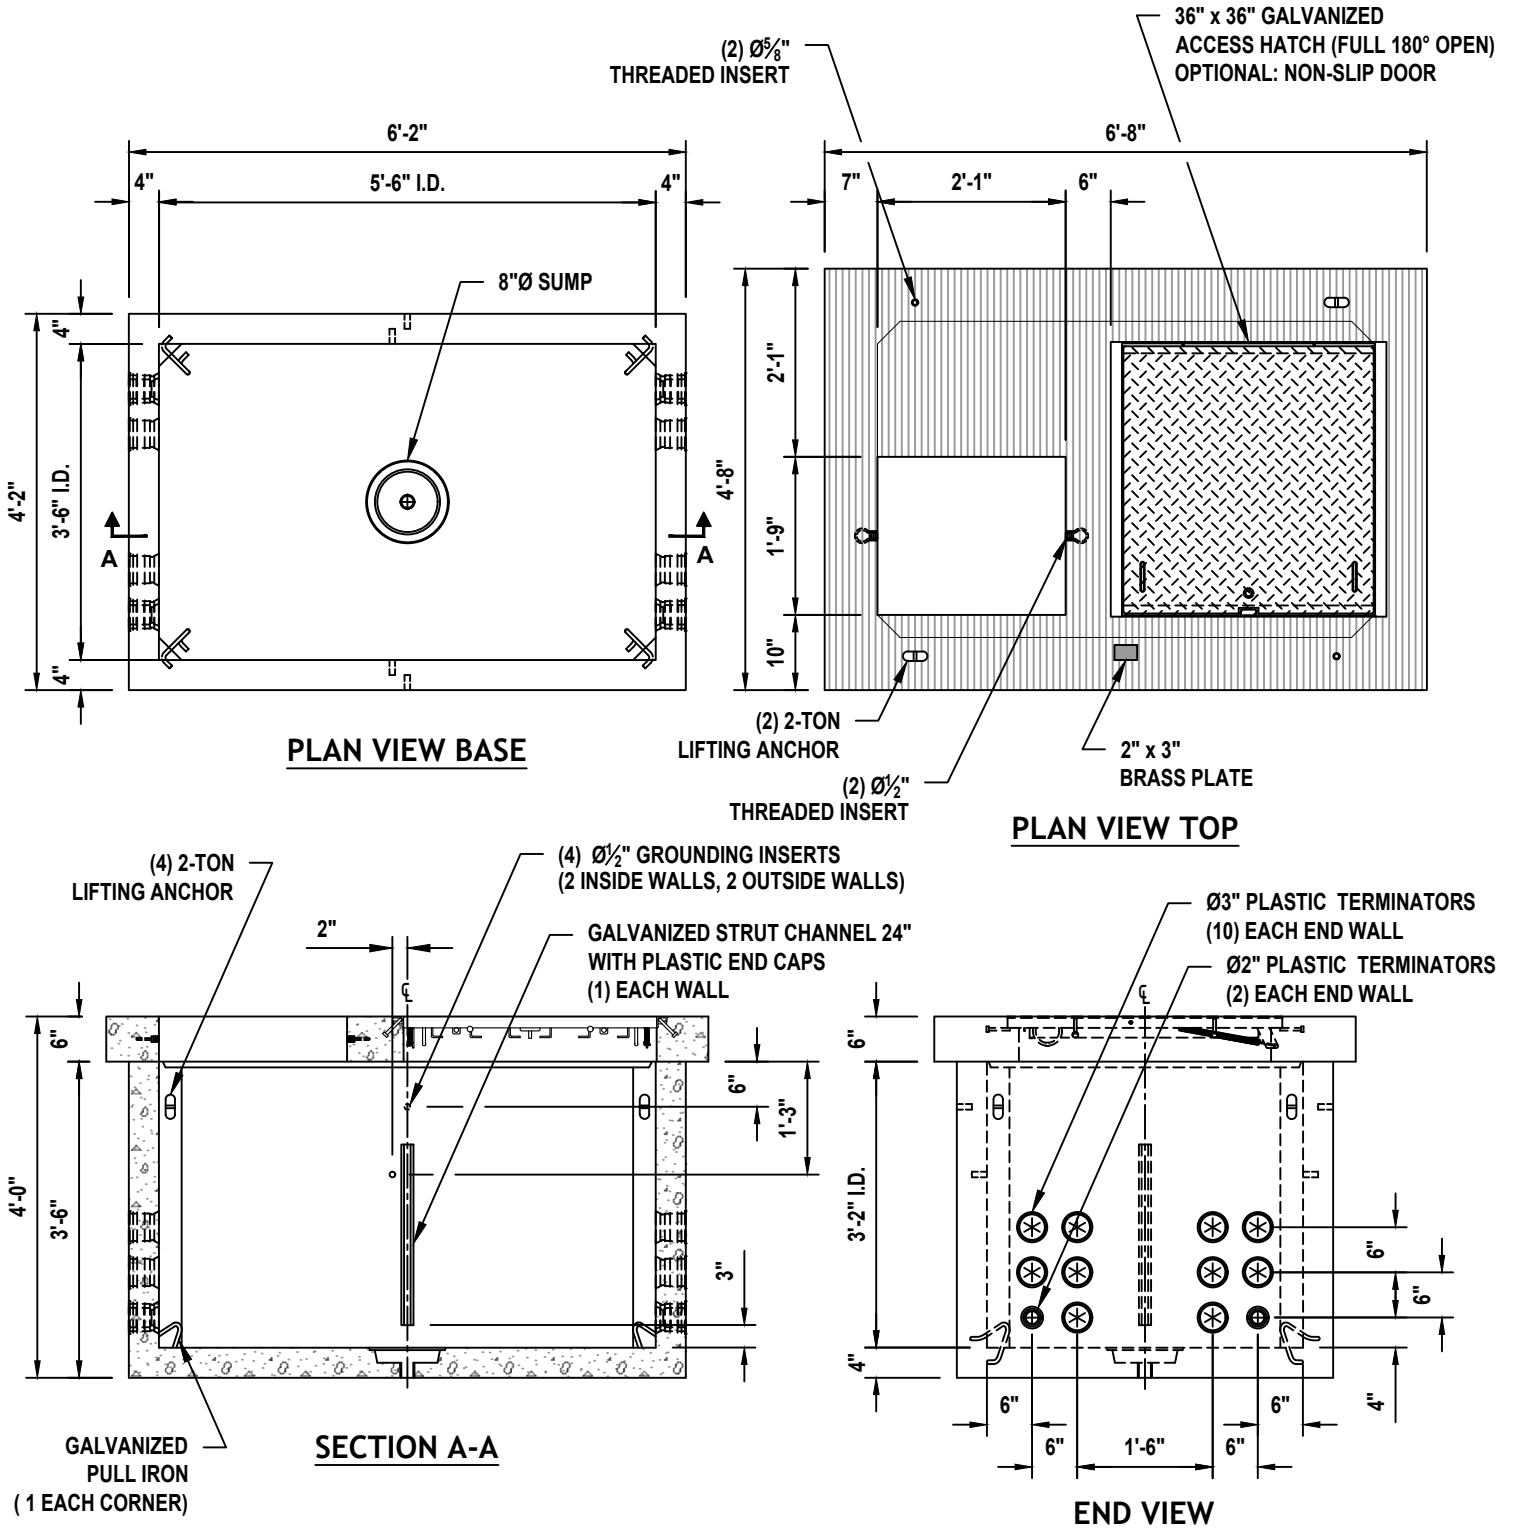

# PGE - 464-3 VAULT (644)

PGE L26100 1-5-12

50 x 74 x 48 (644-3-PGE)

SHEET 1 OF 2

# PGE - 464-3 VAULT (644)

PGE L26100 1-5-12

50 x 74 x 48 (644-3-PGE)

SHEET 2 OF 2