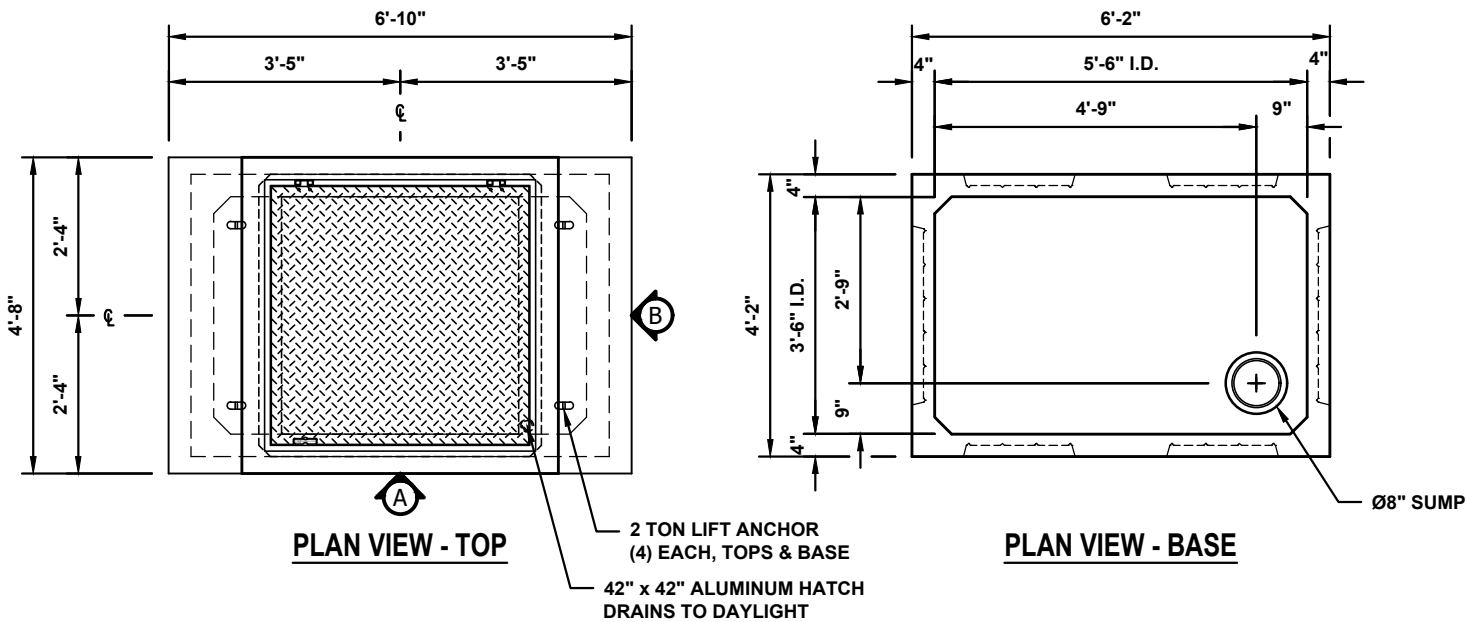

TVWD - 466 DCV/DCDV VAULT

NOTES:

1. INTERNAL PLUMBING/HARDWARE PROVIDED AND INSTALLED BY OTHERS.
2. REFER TO MANUFACTURERS DRAWING(S) FOR HATCH DETAILS.
3. CRYSTALSEAL COATING APPLIED TO EXTERIOR SURFACES.
4. WEIGHTS LISTED ARE APPROXIMATE.