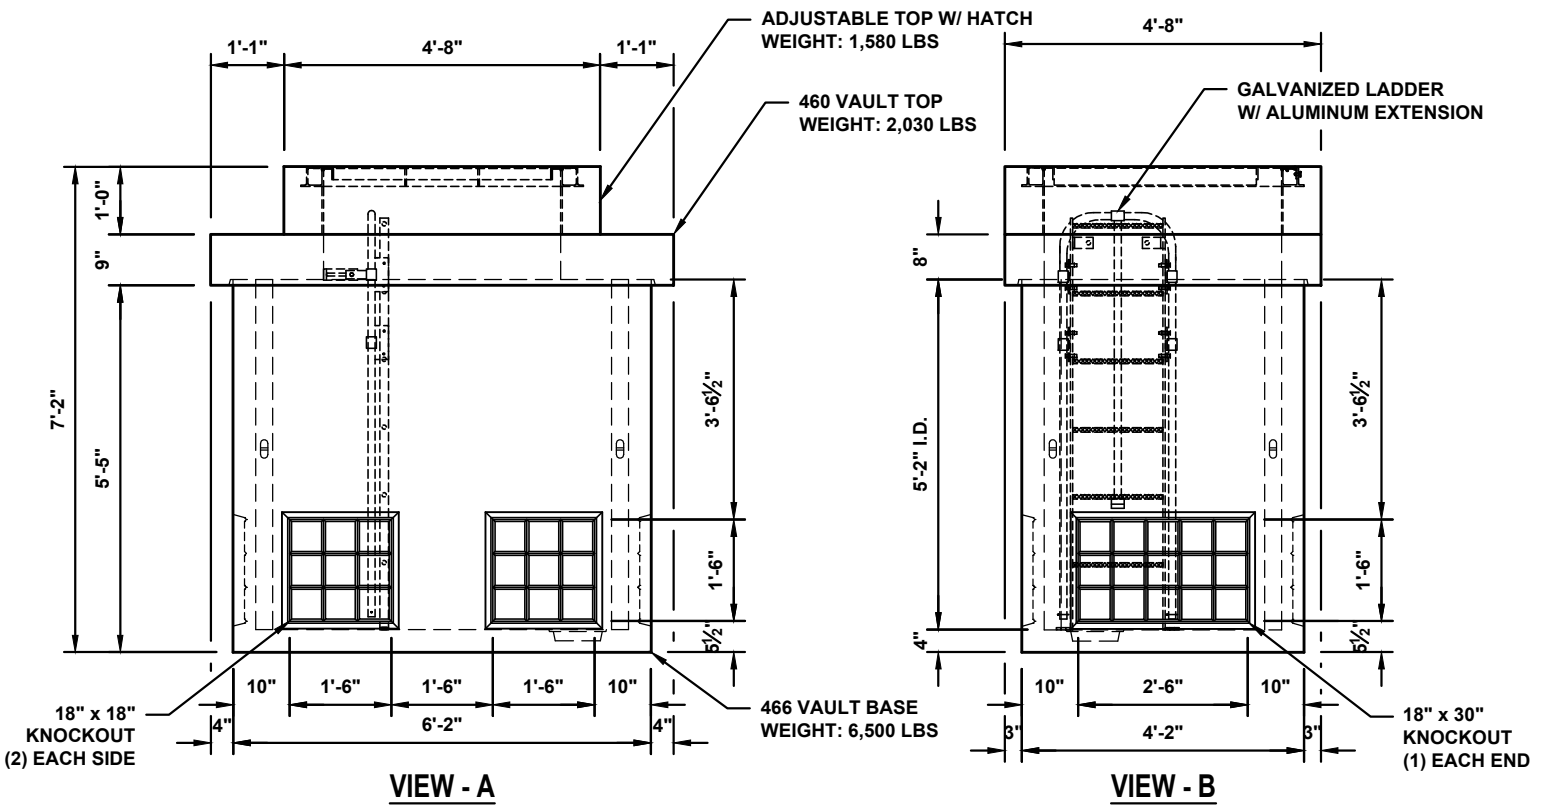

TVWD - 466 DCV/DCDV VAULT

NOTES:

1. INTERNAL PLUMBING/HARDWARE PROVIDED AND INSTALLED BY OTHERS.
2. REFER TO MANUFACTURERS DRAWING(S) FOR HATCH DETAILS.
3. CRYSTALSEAL COATING APPLIED TO EXTERIOR SURFACES.
4. WEIGHTS LISTED ARE APPROXIMATE.