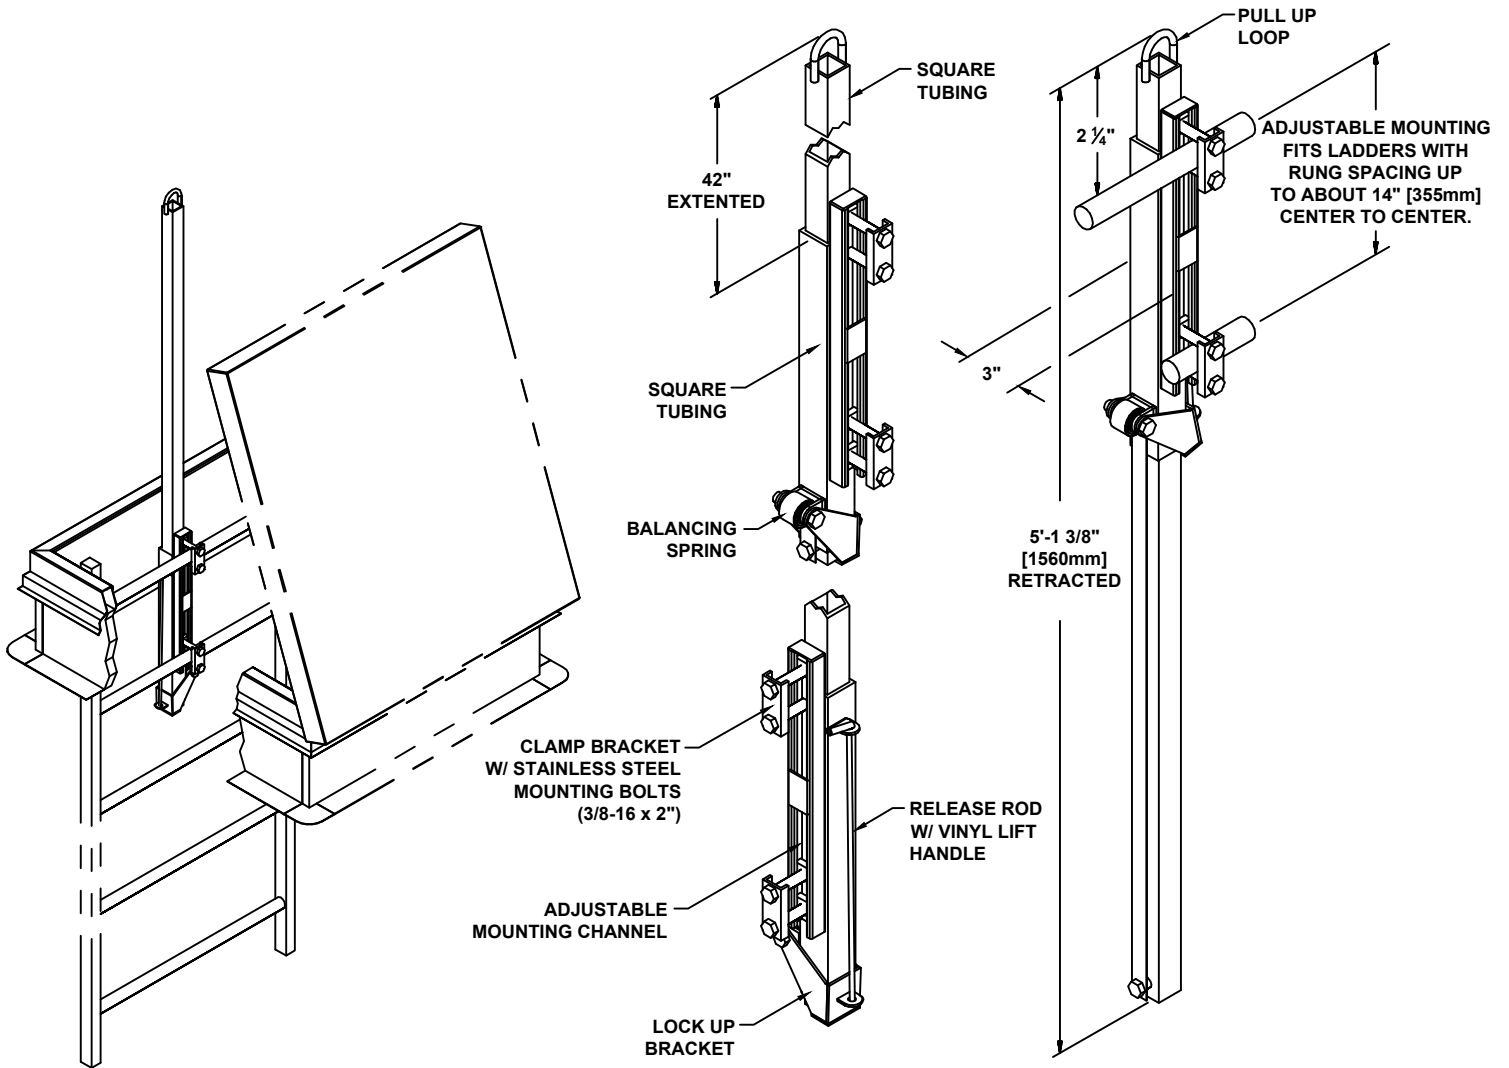

# LADDER UP SAFETY POST

CLAMP BRACKET MAY BE REVERSED TO ACCOMMODATE RUNG SIZES OF 3/4" TO 1 1/4" WITH STANDARD 2" BOLTS FURNISHED. LARGER RUNGS WILL REQUIRE LONGER BOLTS.