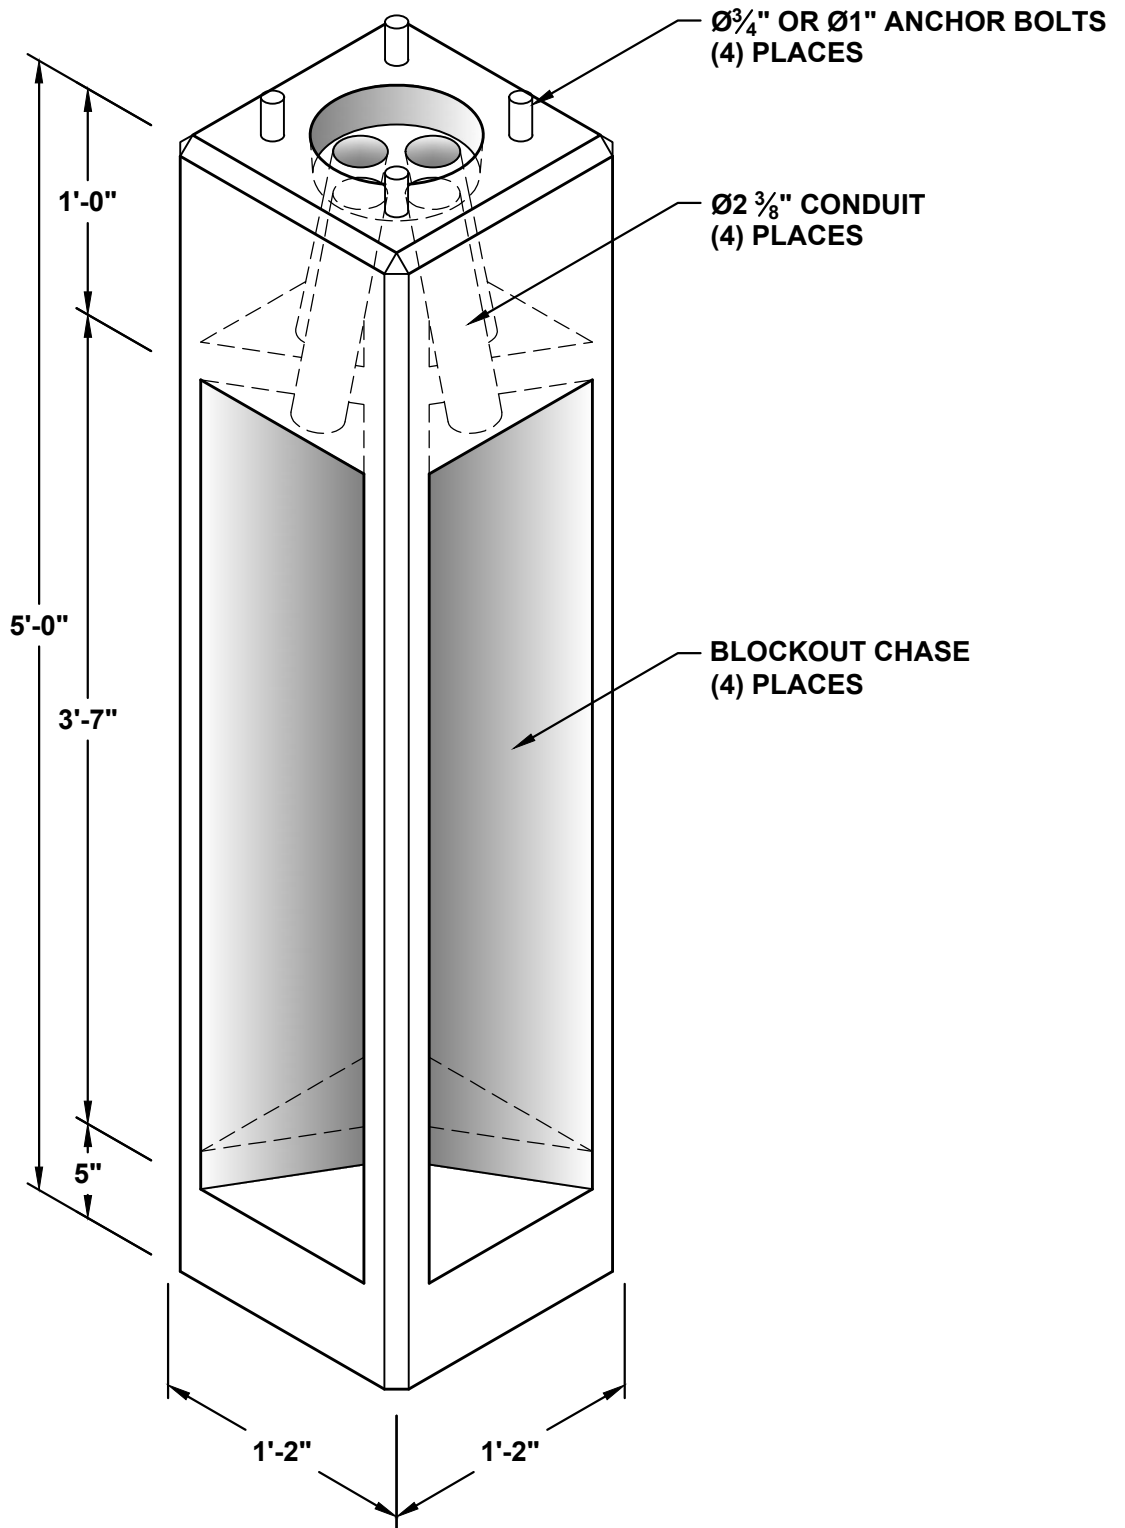

14" x 60" SQUARE LIGHT POLE BASES

NOTES:

- 1. APPROXIMATE WEIGHT: 650LBS
- 2. ALL DIMENSIONS SUBJECT TO ALLOWABLE TOLERANCES.