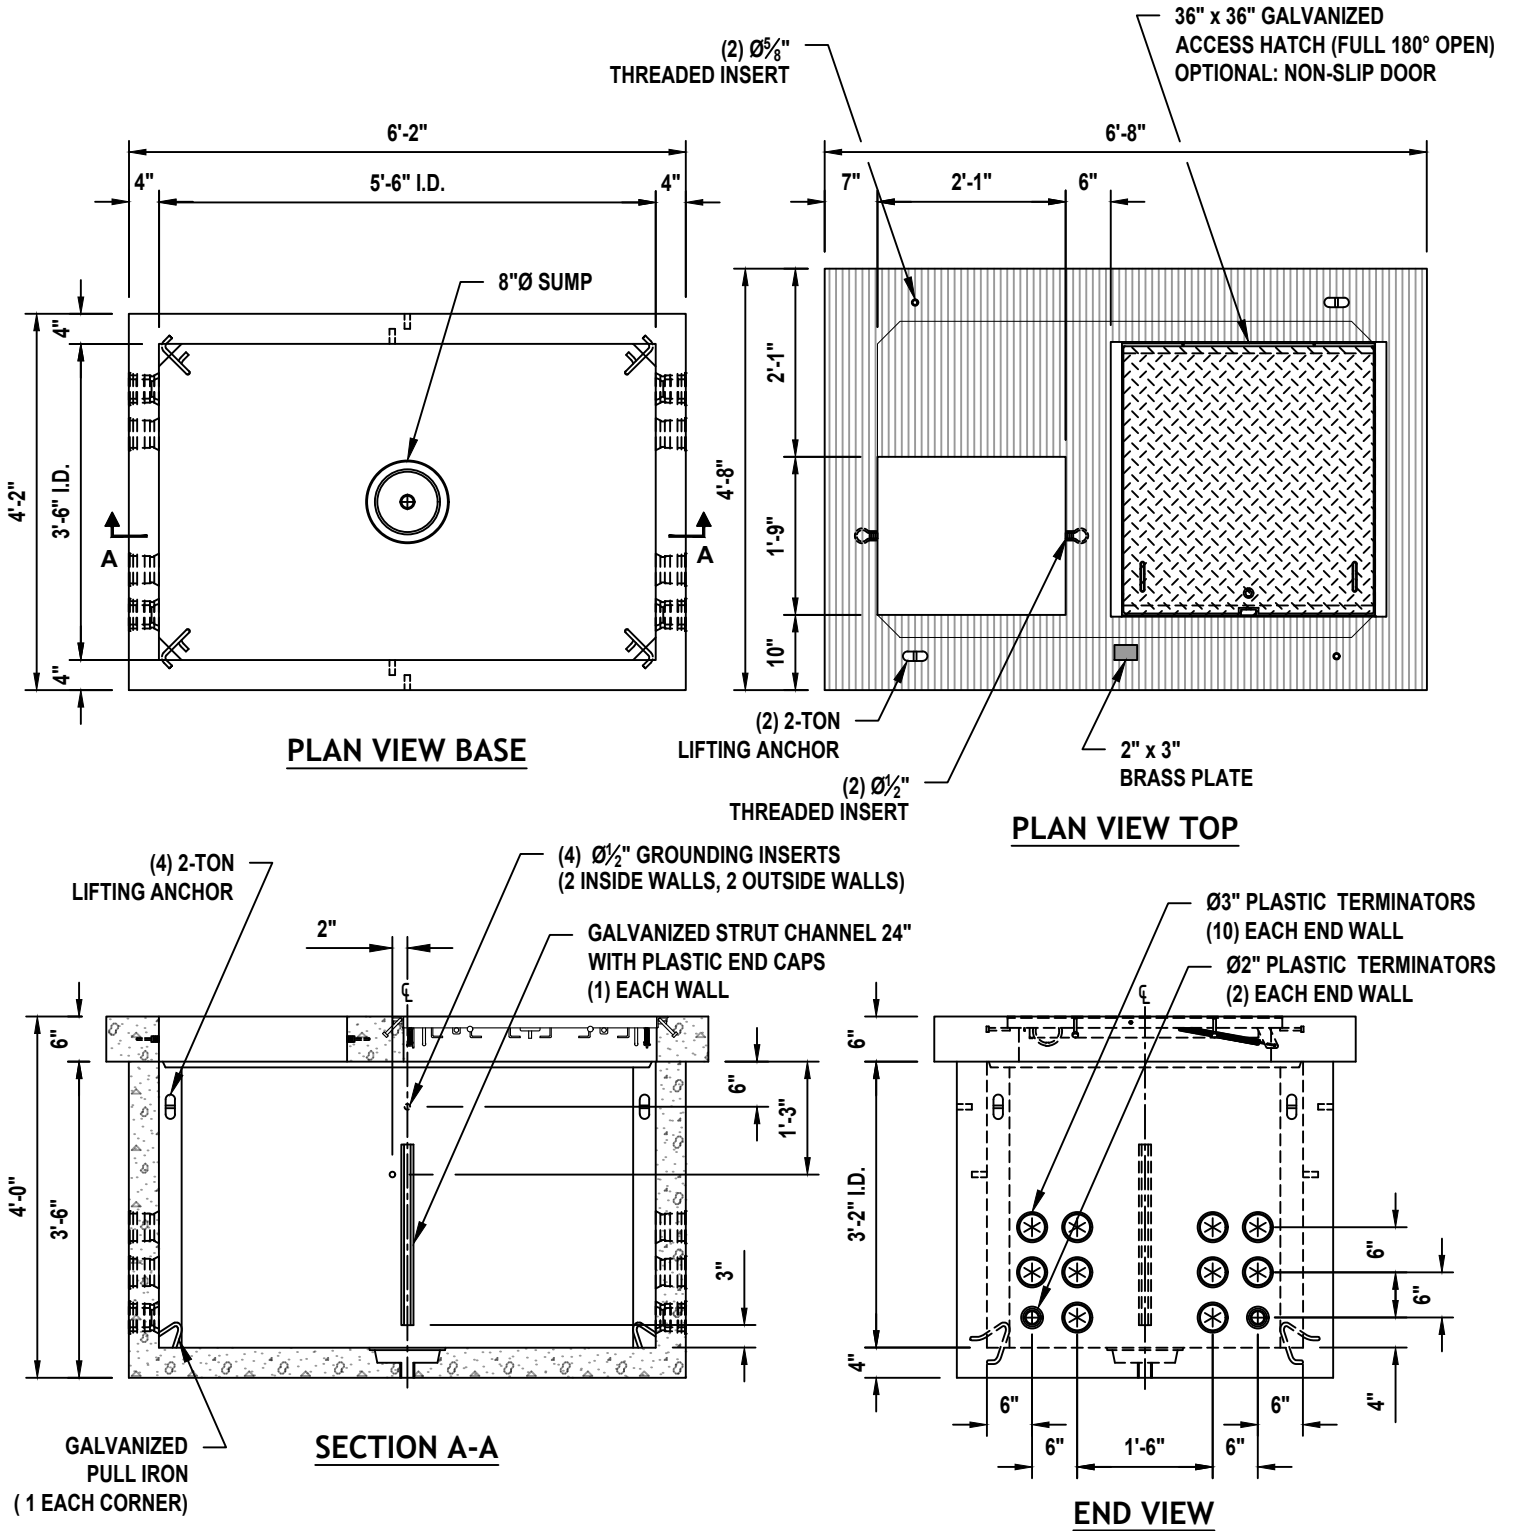

PGE L26100 1-5-12

50 x 74 x 48 (644-3-PGE)

SHEET 1 OF 2

PGE - 464-3 VAULT (644)

PGE L26100 1-5-12

50 x 74 x 48 (644-3-PGE)

SHEET 2 OF 2