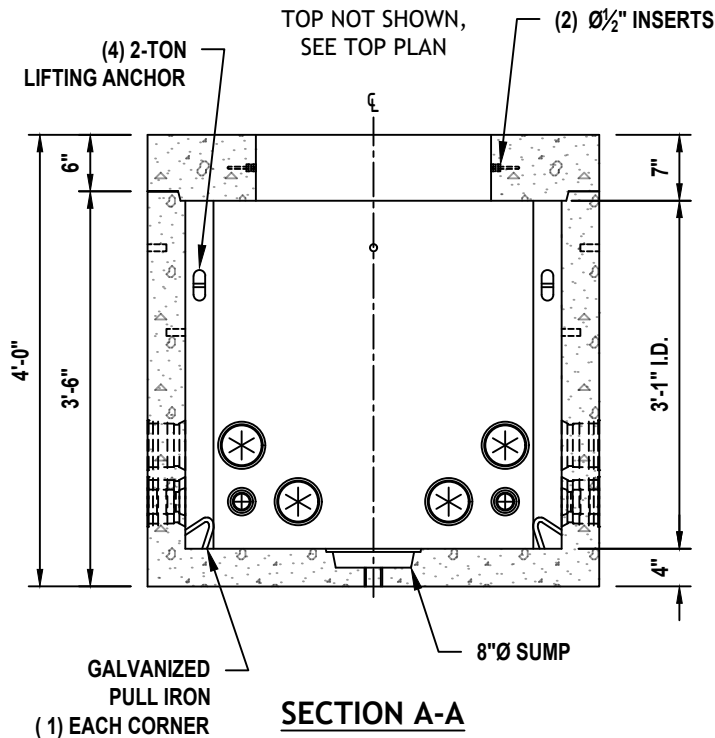

PGE - 444 VAULT

PGE L26100 1-5-12

48 x 48 x 48 (444-PGE)

SHEET 1 OF 2

PGE - 444 VAULT

PLAN VIEW

TOP NOT SHOWN,
SEE TOP PLAN

TOP PLAN

SECTION A-A

END VIEW

PGE L26100 1-5-12