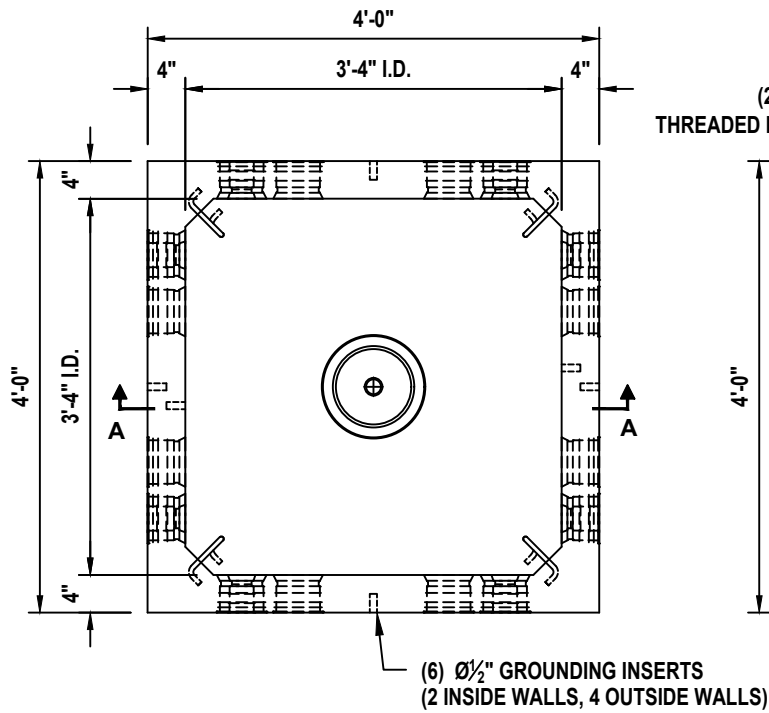

PGE - 444 VAULT

PGE L26100 1-5-12

48 x 48 x 48 (444-PGE)

SHEET 1 OF 2

PGE - 444 VAULT

PLAN VIEW

TOP NOT SHOWN,
SEE TOP PLAN

TOP PLAN

SECTION A-A

END VIEW

PGE L26100 1-5-12