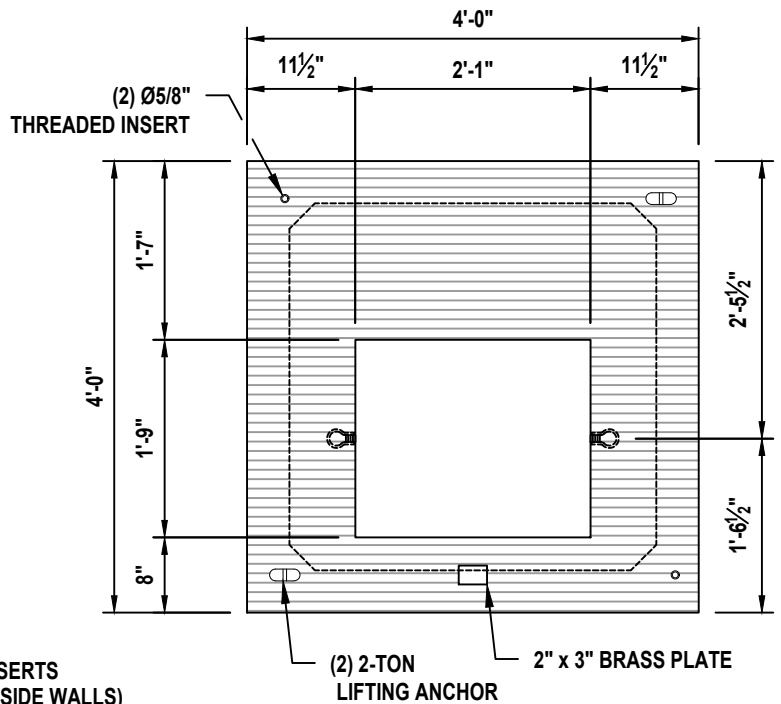

PGE - 444 VAULT

PGE L26100 1-5-12

48 x 48 x 48 (444-PGE)

SHEET 1 OF 2

PGE - 444 VAULT

PLAN VIEW

TOP NOT SHOWN,
SEE TOP PLAN

TOP PLAN

SECTION A-A

END VIEW

PGE L26100 1-5-12