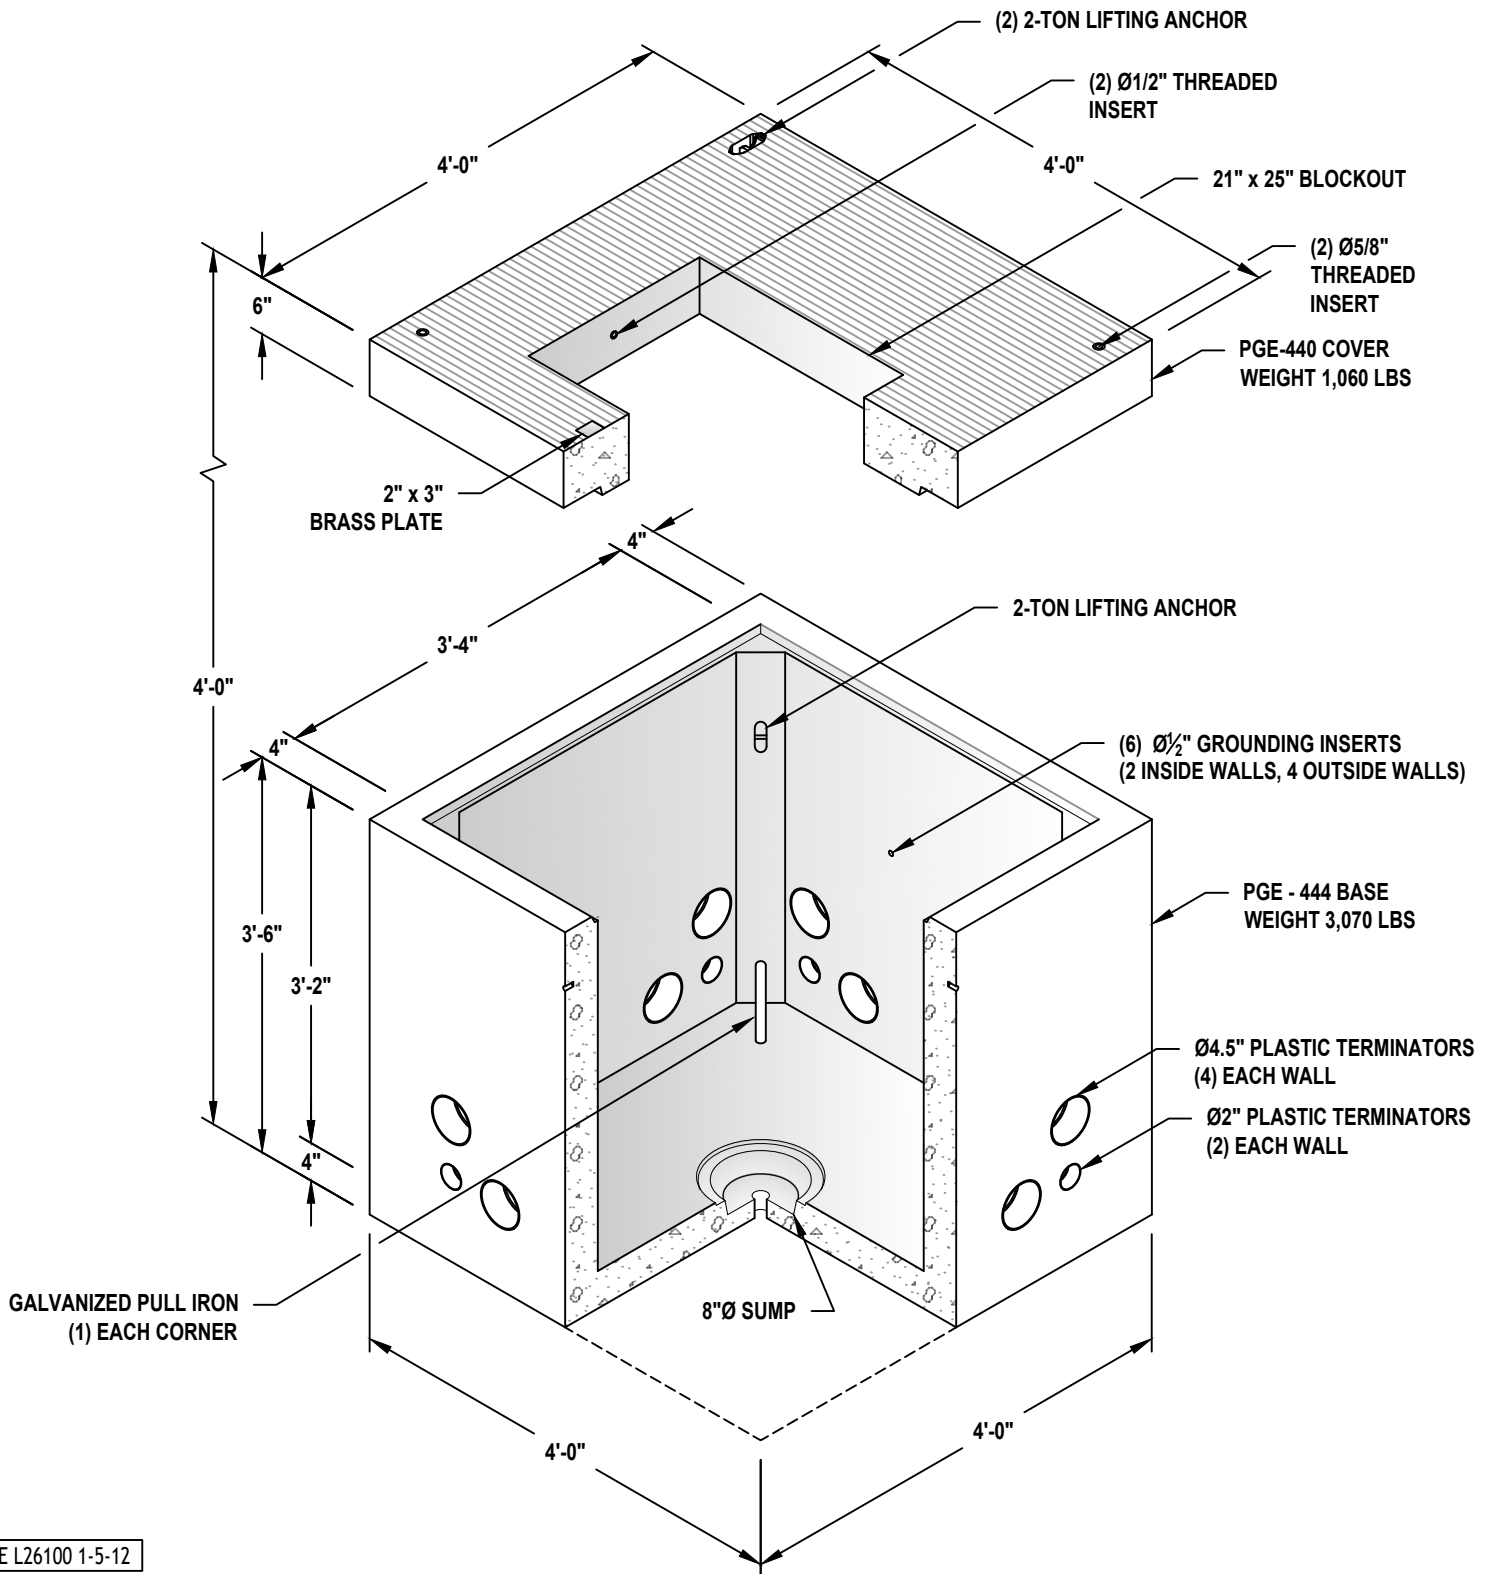

PGE - 444 VAULT

PGE L26100 1-5-12

48 x 48 x 48 (444-PGE)

SHEET 1 OF 2

PGE - 444 VAULT

PLAN VIEW

TOP NOT SHOWN,
SEE TOP PLAN

TOP PLAN

SECTION A-A

END VIEW

PGE L26100 1-5-12